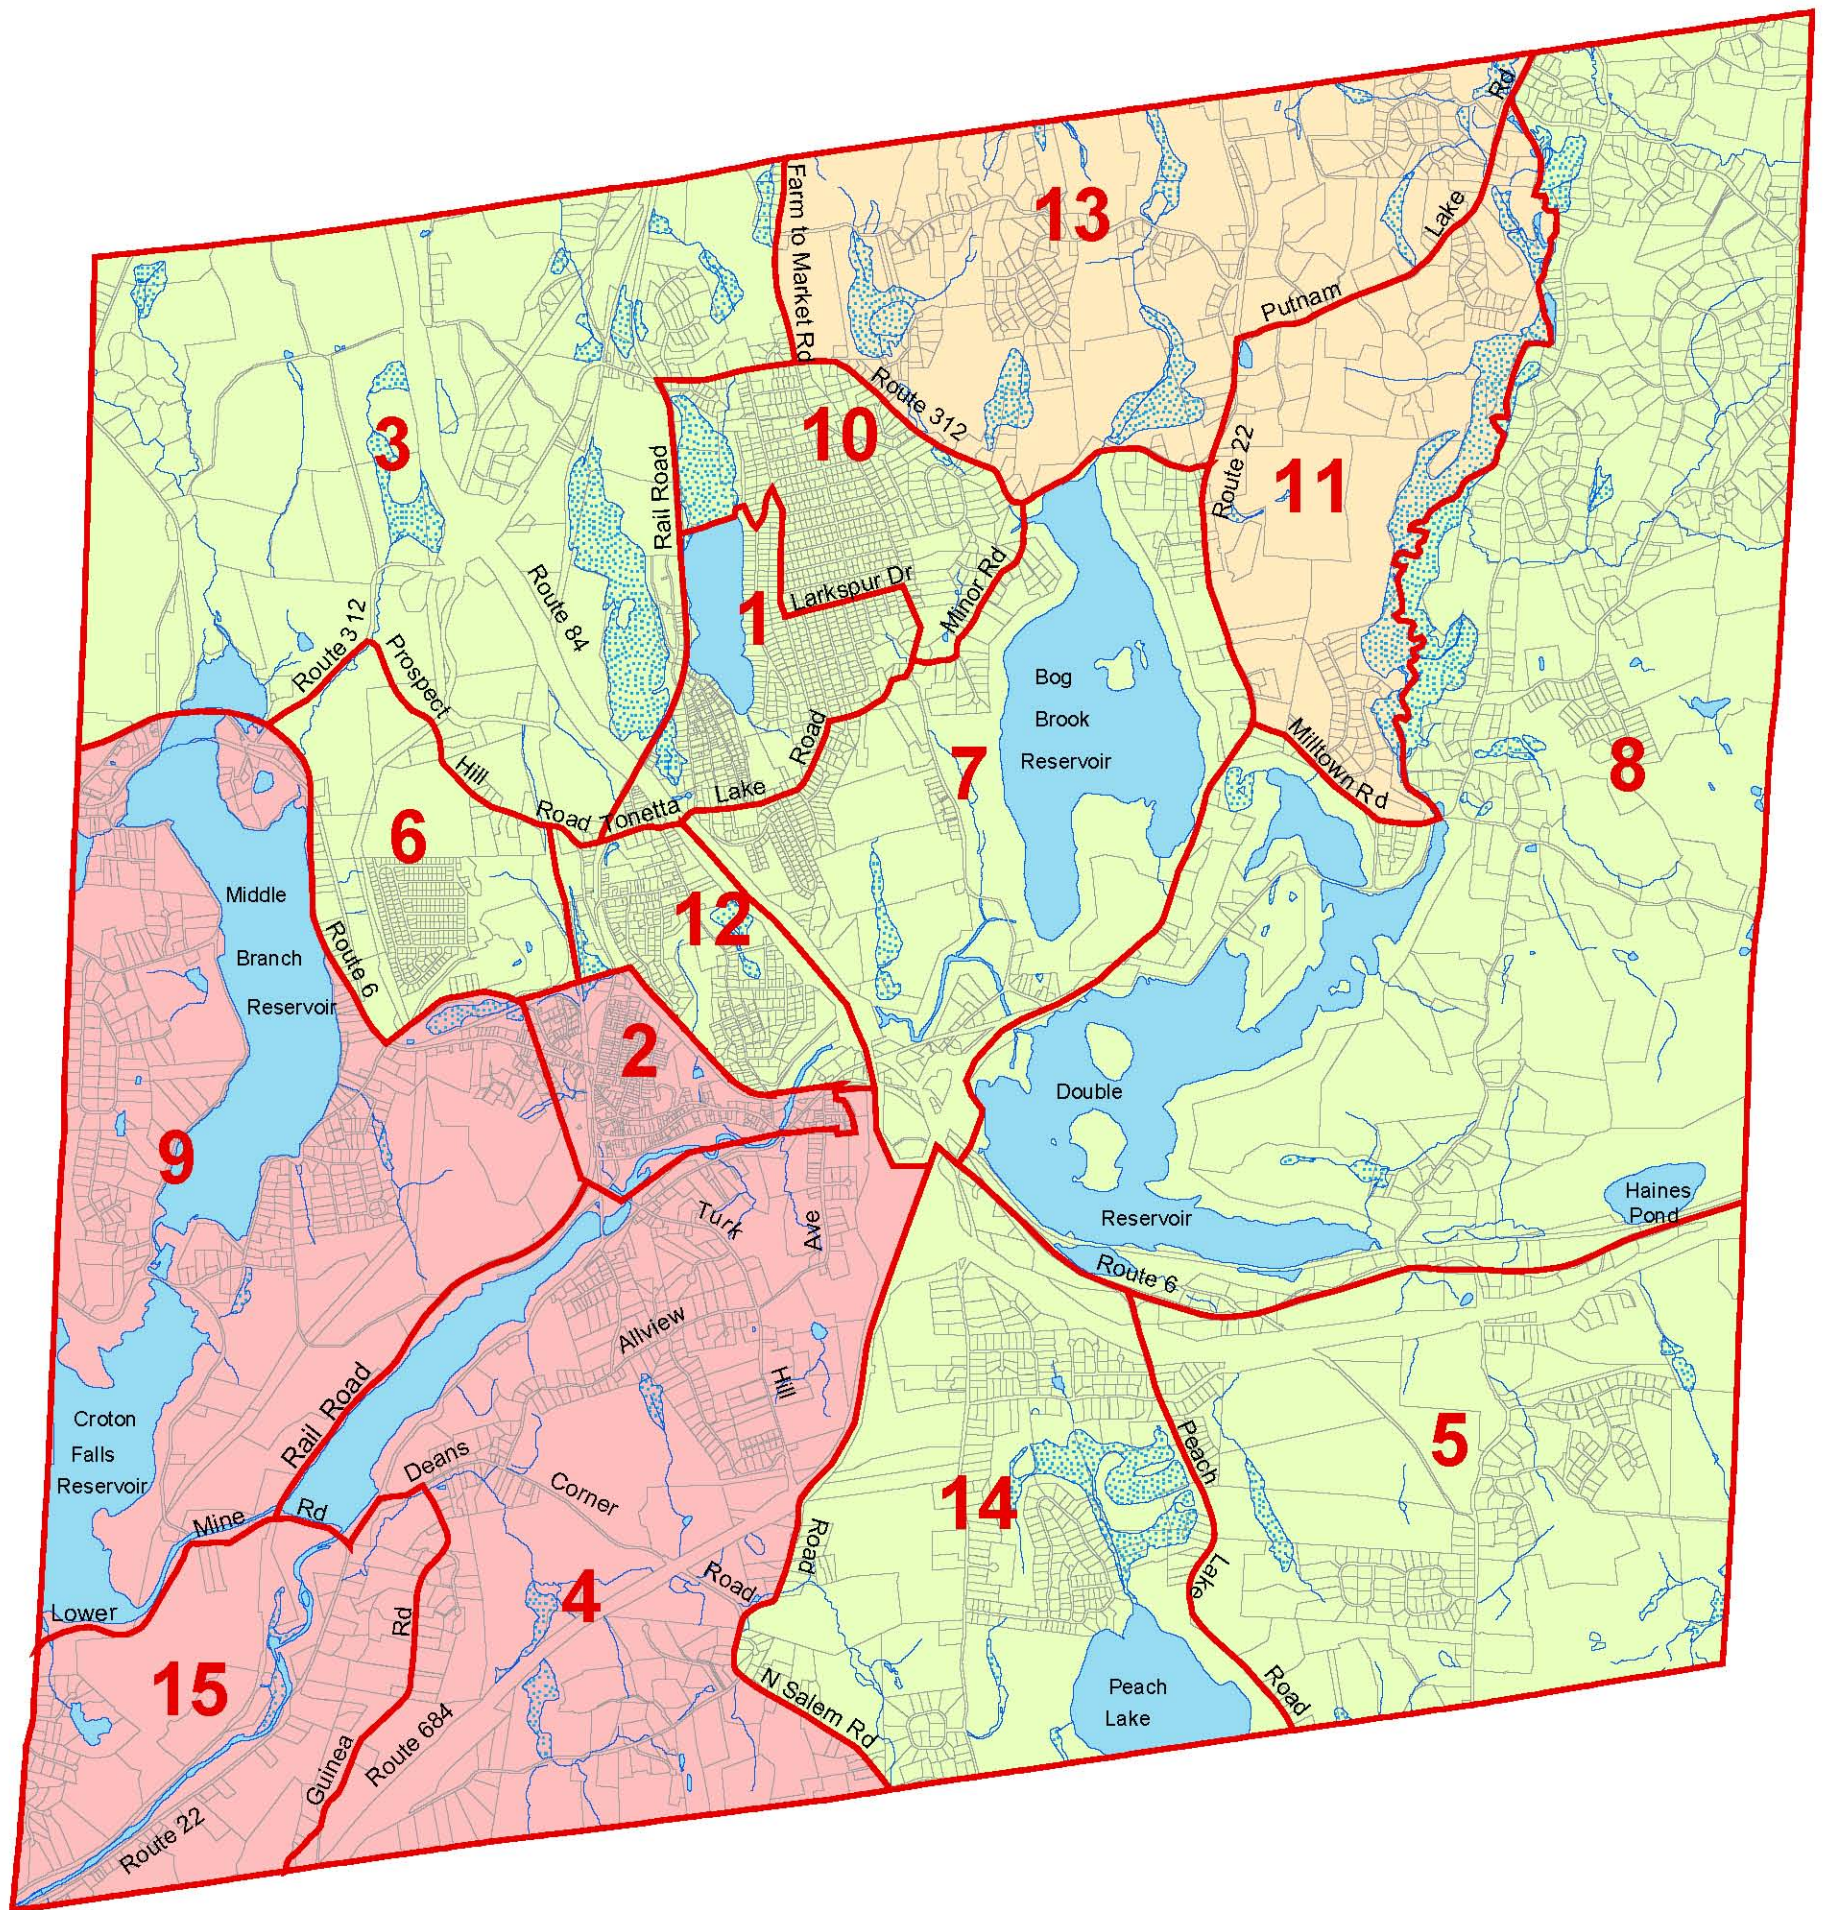

Town of Southeast Election Districts

Legend

-  Town Election Districts
-  Legislative District 4
-  Legislative District 6
-  Legislative District 7
-  Parcels
-  Streams
-  Waterbodies
-  Wetlands